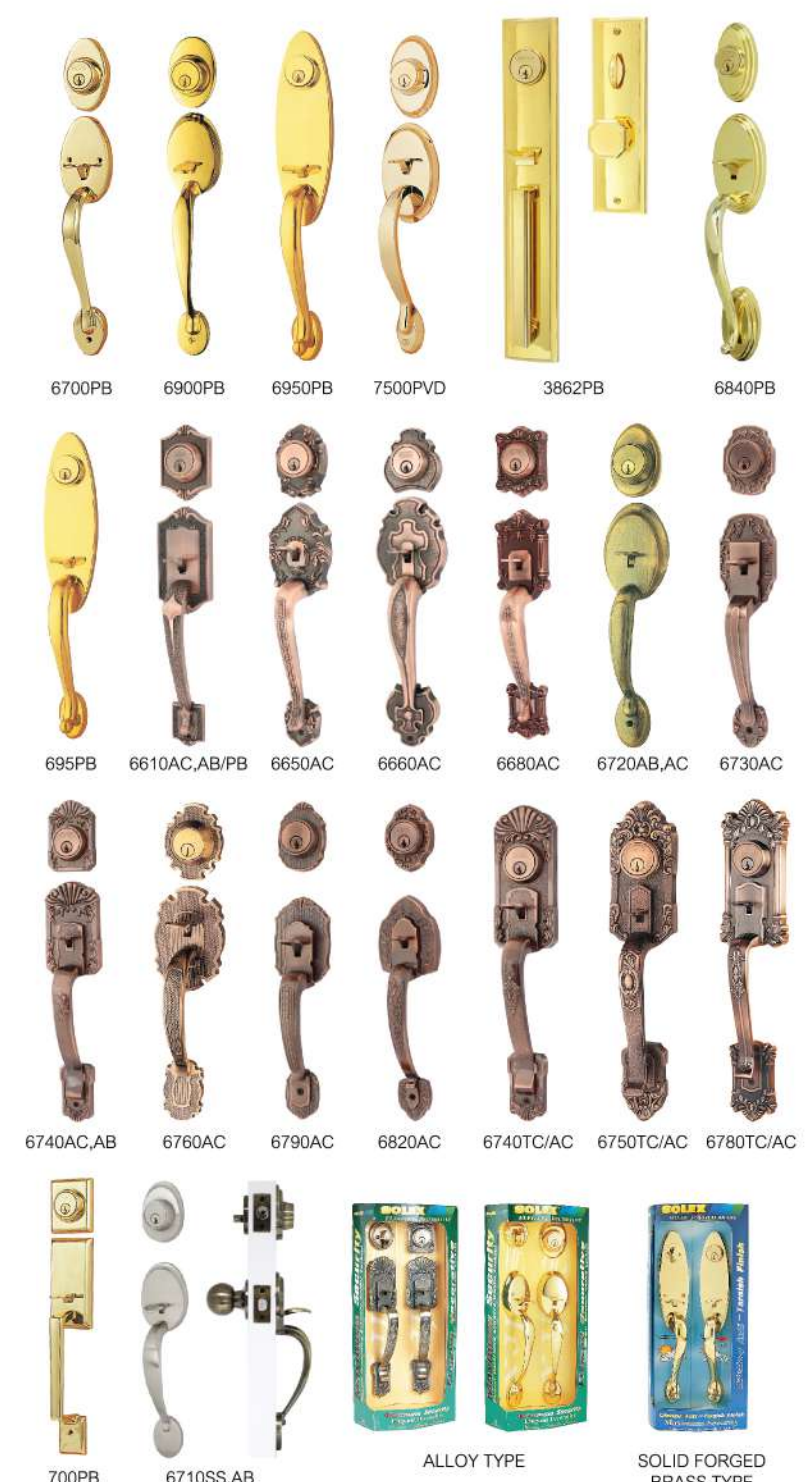

MORTISE LOCKSET (SOLID FORGED BRASS)

HANDLE LOCKSET (SOLID FORGED BRASS & ALLOY)

DOOR KNOB (STAINLESS STEEL & BRASS)

DOOR KNOB / DEADBOLT (STAINLESS STEEL & BRASS)

LEVER HANDLE (SOLID FORGED BRASS)

PADLOCK

HINGE , CAR SECURITY LOCK

TOP SECURITY & HIGH QUALITY PRODUCTS

THE FIRST OF YOUR CHOICE